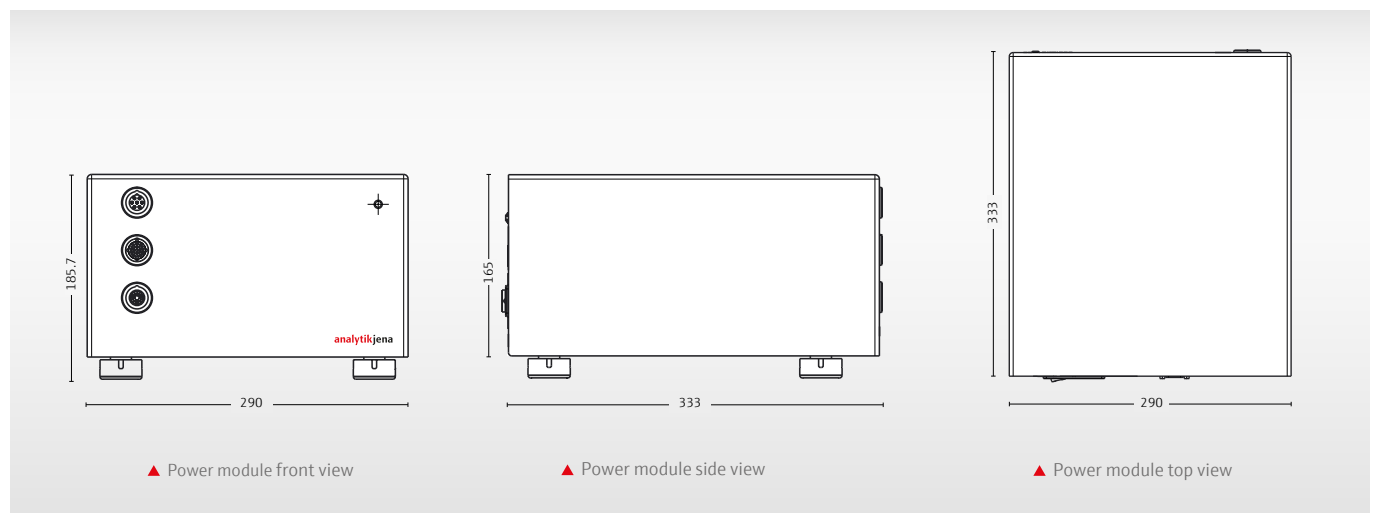

External power module

Data given in mm.

06/2020

This document is true and correct at the time of publication; the information within is subject to change. Other documents may supersede this document, including technical modifications and corrections.